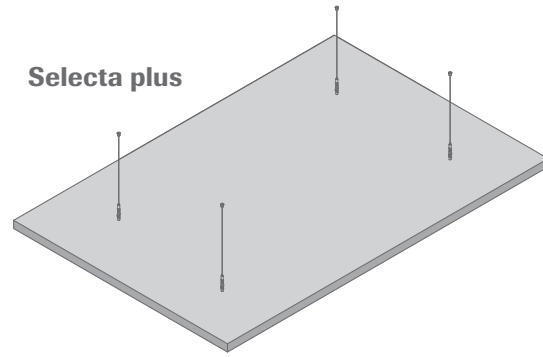

**Visible side**

Fleece, white or coloured fabric

**Edges**

Fleece, white or coloured fabric

**Edge detail**

Straight edges, all the way round

**Size and weight**

Selecta one: 1200 x 1200 x 40 mm, approx. 5.5 kg  
 Selecta concav: 1200 x 1200 x 40 mm, approx. 5.5 kg  
 Selecta convex: 1200 x 1200 x 40 mm, approx. 5.5 kg  
 Selecta plus: 1800 x 1200 x 40 mm, approx. 8.5 kg  
 Selecta grande: 2400 x 1200 x 40 mm, approx. 11 kg  
 Selecta loop: Ø 1200 x 40 mm, approx. 4.5 kg

**Grid suspension**

Incl. wire suspension, L = 1.5 m, ceiling fixation

**Sound absorption**

$\alpha_w = 1.00/NRC = 0.95$

Selecta one

Selecta plus

Selecta grande

Selecta loop

Selecta concav

Selecta convex

**Hint:**

Please take into consideration that during the installation of the canopies wind pressure or wind suction can occur. In these cases all relevant measures of protection have to be taken.