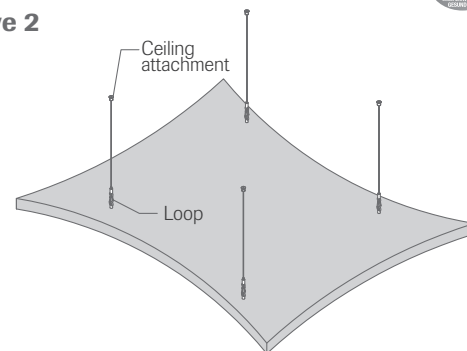

<b>Visible side</b>	Fleece, white or coloured fabric
<b>Edges</b>	Fleece, white or coloured fabric
<b>Edge detail</b>	Straight edges, all the way round
<b>Size and weight</b>	Curve 1: 1200 x 1100 x 40 mm, approx. 5 kg Curve 2: 1100 x 910 x 40 mm, approx. 4 kg
<b>Grid suspension</b>	Incl. wire suspension, L = 1.5 m, ceiling fixation
<b>Sound absorption</b>	$\alpha_w = 1.00/NRC = 0.95$

**Curve 1**

Side view

Plan view

**Curve 2**

Side view

Plan view

**Hint:**

Please take into consideration that during the installation of the canopies wind pressure or wind suction can occur. In these cases all relevant measures of protection have to be taken.