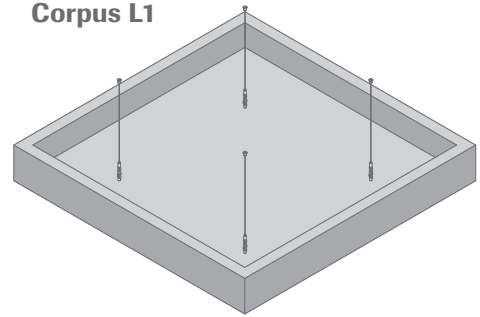

Visible side	Fleece, white
Edges	Fleece, white
Edge detail	Straight edges, all the way round
Sizes	Corpus S1: height 150 mm, dimension 520 x 520 mm Corpus S2: height 300 mm, dimension 520 x 520 mm Corpus M1: height 150 mm, dimension 1120 x 520 mm Corpus M2: height 300 mm, dimension 1120 x 520 mm Corpus L1: height 150 mm, dimension 1120 x 1120 mm Corpus L2: height 300 mm, dimension 1120 x 1120 mm Corpus XL1: height 150 mm, dimension 1120 x 1720 mm Corpus XL2: height 300 mm, dimension 1120 x 1720 mm Corpus XXL1: height 150 mm, dimension 1120 x 2320 mm Corpus XXL2: height 300 mm, dimension 1120 x 2320 mm
Grid suspension	Incl. wire suspension, L = 1.5 m, ceiling fixation
Sound absorption	$\alpha_w = 1.00/NRC = 0.95$

Corpus L1

Hint:

Please take into consideration that during the installation of the canopies wind pressure or wind suction can occur. In these cases all relevant measures of protection have to be taken.

Further information see brochure no. 1019 e

*Information sur le niveau d'émission de substances volatiles dans l'air intérieur, présentant un risque de toxicité par inhalation, sur une échelle de classe allant de A+ (très faibles émissions) à C (fortes émissions)

As from January 1st 2012 all construction, decoration and furnishing products are to be certified and labelled with an emission classification based on VOC tests. A indicates the highest standard.

Blauer Engel (German for „Blue Angel“) ensures environmentally-friendly products.