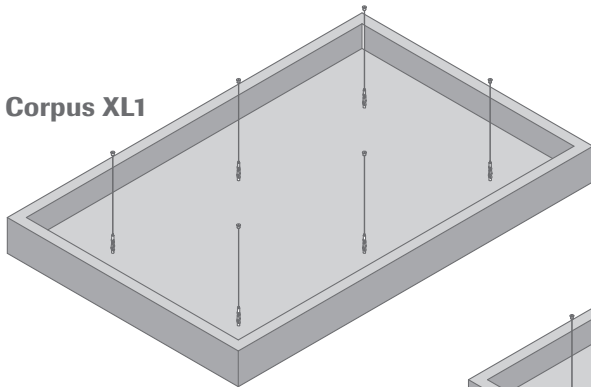

<b>Visible side</b>	Fleece, white
<b>Edges</b>	Fleece, white
<b>Edge detail</b>	Straight edges, all the way round
<b>Sizes</b>	Corpus S1: height 150 mm, dimension 520 x 520 mm Corpus S2: height 300 mm, dimension 520 x 520 mm Corpus M1: height 150 mm, dimension 1120 x 520 mm Corpus M2: height 300 mm, dimension 1120 x 520 mm Corpus L1: height 150 mm, dimension 1120 x 1120 mm Corpus L2: height 300 mm, dimension 1120 x 1120 mm Corpus XL1: height 150 mm, dimension 1120 x 1720 mm Corpus XL2: height 300 mm, dimension 1120 x 1720 mm Corpus XXL1: height 150 mm, dimension 1120 x 2320 mm Corpus XXL2: height 300 mm, dimension 1120 x 2320 mm
<b>Grid suspension</b>	Incl. wire suspension, L = 1.5 m, ceiling fixation
<b>Sound absorption</b>	$\alpha_w = 1.00/NRC = 0.95$

Corpus S1

Corpus M1

Corpus L1

Corpus XL1

Corpus XXL1

**Hint:**

Please take into consideration that during the installation of the canopies wind pressure or wind suction can occur. In these cases all relevant measures of protection have to be taken.