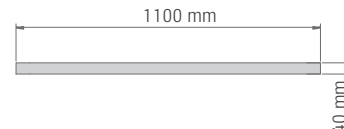

<b>Visible side</b>	Fleece, white or coloured fabric
<b>Edges</b>	Fleece, white or coloured fabric
<b>Edge detail</b>	Straight edges, all the way round
<b>Size and weight</b>	Curve 1: 1200 x 1100 x 40 mm, approx. 5 kg Curve 2: 1100 x 910 x 40 mm, approx. 4 kg
<b>Grid suspension</b>	Incl. wire suspension, L = 1.5 m, ceiling fixation
<b>Sound absorption</b>	$\alpha_w = 1.00/NRC = 0.95$

**Curve 1**

Side view

Plan view

**Curve 2**

Side view

Plan view

**Hint:**

Please take into consideration that during the installation of the canopies wind pressure or wind suction can occur. In these cases all relevant measures of protection have to be taken.