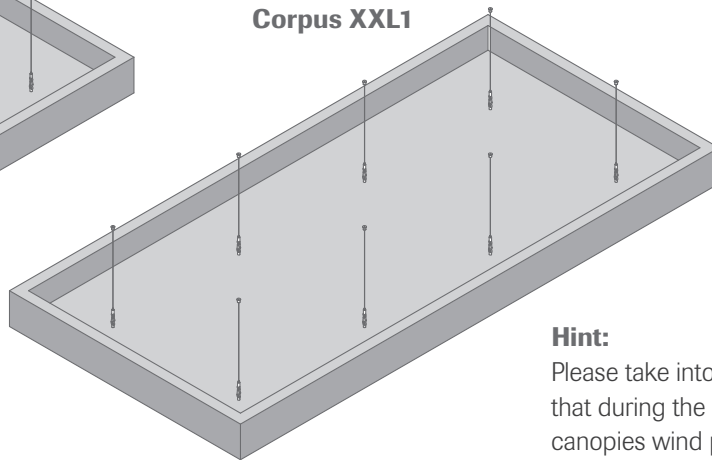

<b>Visible side</b>	Fleece, white
<b>Edges</b>	Fleece, white
<b>Edge detail</b>	Straight edges, all the way round
<b>Sizes</b>	Corpus S1: height 150 mm, dimension 520 x 520 mm Corpus S2: height 300 mm, dimension 520 x 520 mm Corpus M1: height 150 mm, dimension 1120 x 520 mm Corpus M2: height 300 mm, dimension 1120 x 520 mm Corpus L1: height 150 mm, dimension 1120 x 1120 mm Corpus L2: height 300 mm, dimension 1120 x 1120 mm Corpus XL1: height 150 mm, dimension 1120 x 1720 mm Corpus XL2: height 300 mm, dimension 1120 x 1720 mm Corpus XXL1: height 150 mm, dimension 1120 x 2320 mm Corpus XXL2: height 300 mm, dimension 1120 x 2320 mm
<b>Grid suspension</b>	Incl. wire suspension, L = 1.5 m, ceiling fixation
<b>Sound absorption</b>	$\alpha_w = 1.00/NRC = 0.95$

Corpus S1

Corpus M1

Corpus L1

Corpus XL1

Corpus XXL1

**Hint:**

Please take into consideration that during the installation of the canopies wind pressure or wind suction can occur. In these cases all relevant measures of protection have to be taken.