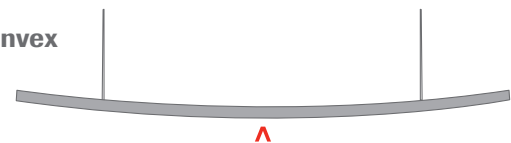

**Visible side**

Fleece, white or coloured fabric

**Edges**

Fleece, white or coloured fabric

**Edge detail**

Straight edges, all the way round

**Size and weight**

Selecta one: 1200 x 1200 x 40 mm, approx. 5.5 kg  
 Selecta concav: 1200 x 1200 x 40 mm, approx. 5.5 kg  
 Selecta convex: 1200 x 1200 x 40 mm, approx. 5.5 kg  
 Selecta plus: 1800 x 1200 x 40 mm, approx. 8.5 kg  
 Selecta grande: 2400 x 1200 x 40 mm, approx. 11 kg  
 Selecta loop: Ø 1200 x 40 mm, approx. 4.5 kg

**Grid suspension**

Incl. wire suspension, L = 1.5 m, ceiling fixation

**Sound absorption**

$\alpha_w = 1.00/NRC = 0.95$

Selecta one

Selecta plus

Selecta grande

Selecta loop

Selecta concav

Selecta convex

**Hint:**

Please take into consideration that during the installation of the canopies wind pressure or wind suction can occur. In these cases all relevant measures of protection have to be taken.