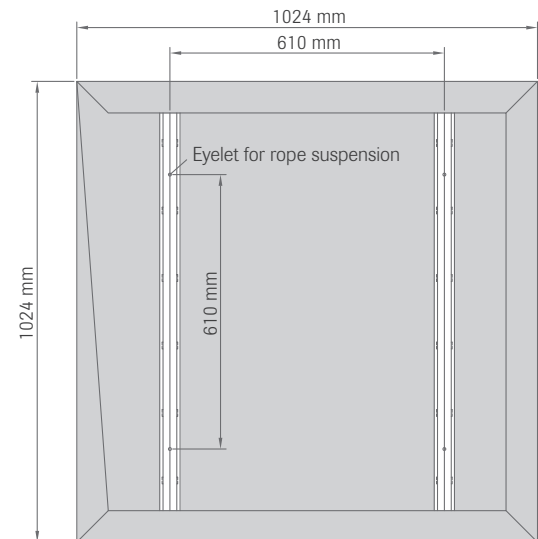

Pattern	Sinfonia white
Edges	Sinfonia white
Edge detail	Straight edges, all the way round
Size and weight	1024 x 1024 x 40 mm, approx. 8 kg
Grid suspension	Incl. wire suspension, L = 1.5 m, ceiling fixation
Light reflection	Approx. 87 (ISO 7724-2, ISO 7724-3)
Sound absorption	$\alpha_w = 0.80/NRC = 0.85$
Moisture resistance	Up to 90 % RH

Plan view

Hint:

Please take into consideration that during the installation of the canopies wind pressure or wind suction can occur. In these cases all relevant measures of protection have to be taken.

Further information

*Information sur le niveau d'émission de substances volatiles dans l'air intérieur, présentant un risque de toxicité par inhalation, sur une échelle de classe allant de A+ (très faibles émissions) à C (fortes émissions)

As from January 1st 2012 all construction, decoration and furnishing products are to be certified and labelled with an emission classification based on VOC tests. A indicates the highest standard.

Blauer Engel (German for „Blue Angel“) ensures environmentally-friendly products.