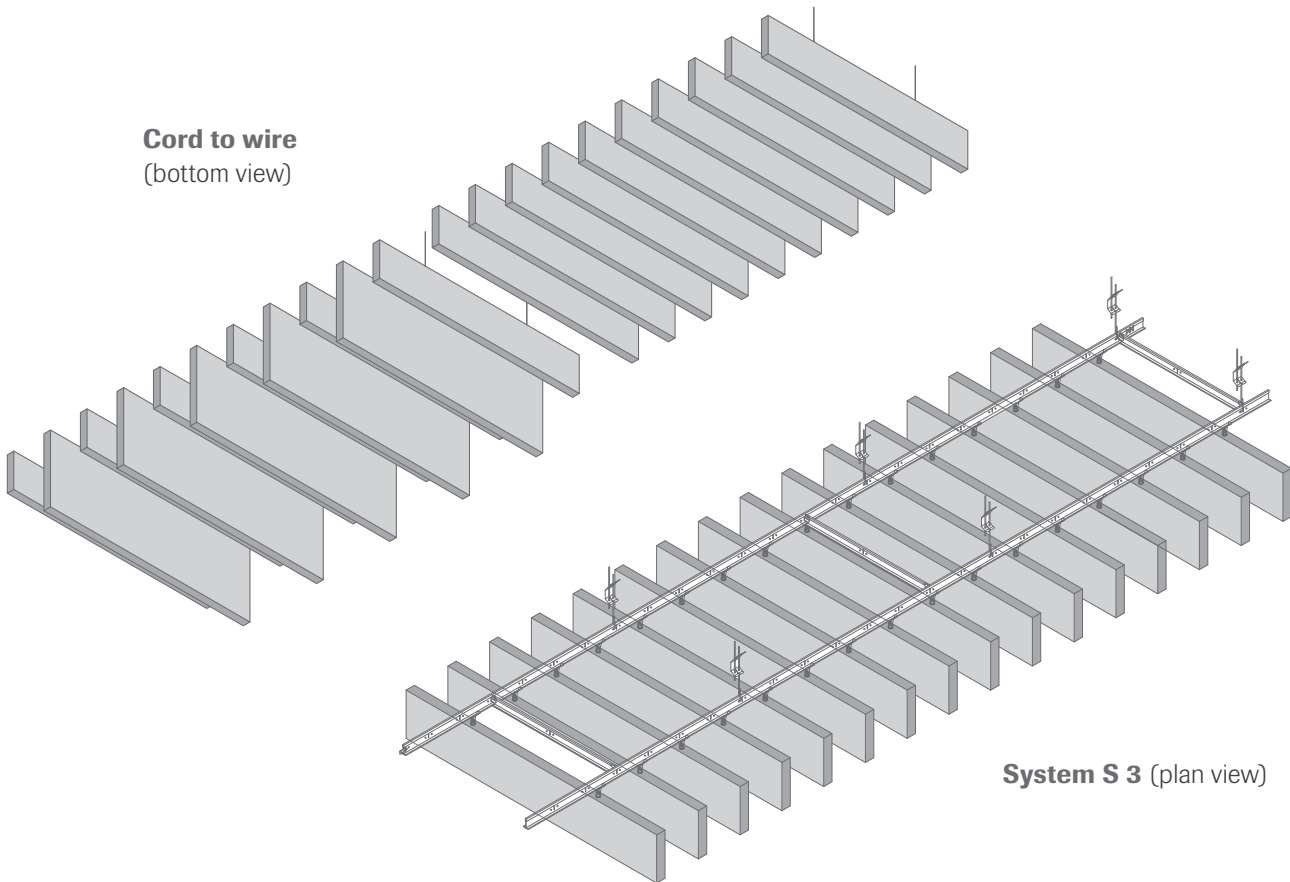

Visible side	Fleece, white or coloured fabric
Edges	Fleece, white or coloured fabric
Edge detail	Straight edges, all the way round
Sizes	FreeStyle S: 1200 x 200 x 40 mm FreeStyle M: 1200 x 400 x 40 mm FreeStyle L: 1200 x 600 x 40 mm
Grid suspension	Wire suspension: L = 1.5 m, ceiling fixation System S 3: suspension on main tee no. 45
Sound absorption	$\alpha_w = 0.60/NRC = 0.70$

Cord to wire
(bottom view)

System S 3 (plan view)