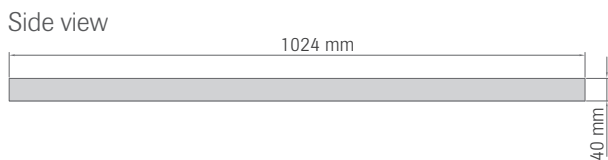

Pattern	Sinfonia white
Edges	Sinfonia white
Edge detail	Straight edges, all the way round
Size and weight	1024 x 1024 x 40 mm, approx. 8 kg
Grid suspension	Incl. wire suspension, L = 1.5 m, ceiling fixation
Light reflection	Approx. 87 (ISO 7724-2, ISO 7724-3)
Sound absorption	$\alpha_w = 0.80/NRC = 0.85$
Moisture resistance	Up to 90 % RH

Plan view

Hint:

Please take into consideration that during the installation of the canopies wind pressure or wind suction can occur. In these cases all relevant measures of protection have to be taken.

Further information

*Information sur le niveau d'émission de substances volatiles dans l'air intérieur, présentant un risque de toxicité par inhalation, sur une échelle de classe allant de A+ (très faibles émissions) à C (fortes émissions)

As from January 1st 2012 all construction, decoration and furnishing products are to be certified and labelled with an emission classification based on VOC tests. A indicates the highest standard.

Blauer Engel (German for „Blue Angel“) ensures environmentally-friendly products.