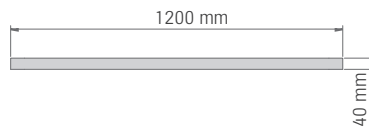

Visible side	Fleece, white or coloured fabric
Edges	Fleece, white or coloured fabric
Edge detail	Straight edges, all the way round
Size and weight	Curve 1: 1200 x 1100 x 40 mm, approx. 5 kg Curve 2: 1100 x 910 x 40 mm, approx. 4 kg
Grid suspension	Incl. wire suspension, L = 1.5 m, ceiling fixation
Sound absorption	$\alpha_w = 1.00/NRC = 0.95$

Side view

Hint:

Please take into consideration that during the installation of the canopies wind pressure or wind suction can occur. In these cases all relevant measures of protection have to be taken.

Further information

*Information sur le niveau d'émission de substances volatiles dans l'air intérieur, présentant un risque de toxicité par inhalation, sur une échelle de classe allant de A+ (très faibles émissions) à C (fortes émissions)

Blauer Engel (German for „Blue Angel“) ensures environmentally-friendly products.

As from January 1st 2012 all construction, decoration and furnishing products are to be certified and labelled with an emission classification based on VOC tests. A indicates the highest standard.

* Certificates only valid for fleece white