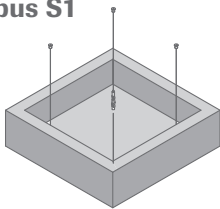

Visible side	Fleece, white
Edges	Fleece, white
Edge detail	Straight edges, all the way round
Sizes	Corpus S1: height 150 mm, dimension 520 x 520 mm Corpus S2: height 300 mm, dimension 520 x 520 mm Corpus M1: height 150 mm, dimension 1120 x 520 mm Corpus M2: height 300 mm, dimension 1120 x 520 mm Corpus L1: height 150 mm, dimension 1120 x 1120 mm Corpus L2: height 300 mm, dimension 1120 x 1120 mm Corpus XL1: height 150 mm, dimension 1120 x 1720 mm Corpus XL2: height 300 mm, dimension 1120 x 1720 mm Corpus XXL1: height 150 mm, dimension 1120 x 2320 mm Corpus XXL2: height 300 mm, dimension 1120 x 2320 mm
Grid suspension	Incl. wire suspension, L = 1.5 m, ceiling fixation
Sound absorption	$\alpha_w = 1.00/NRC = 0.95$

Corpus S1