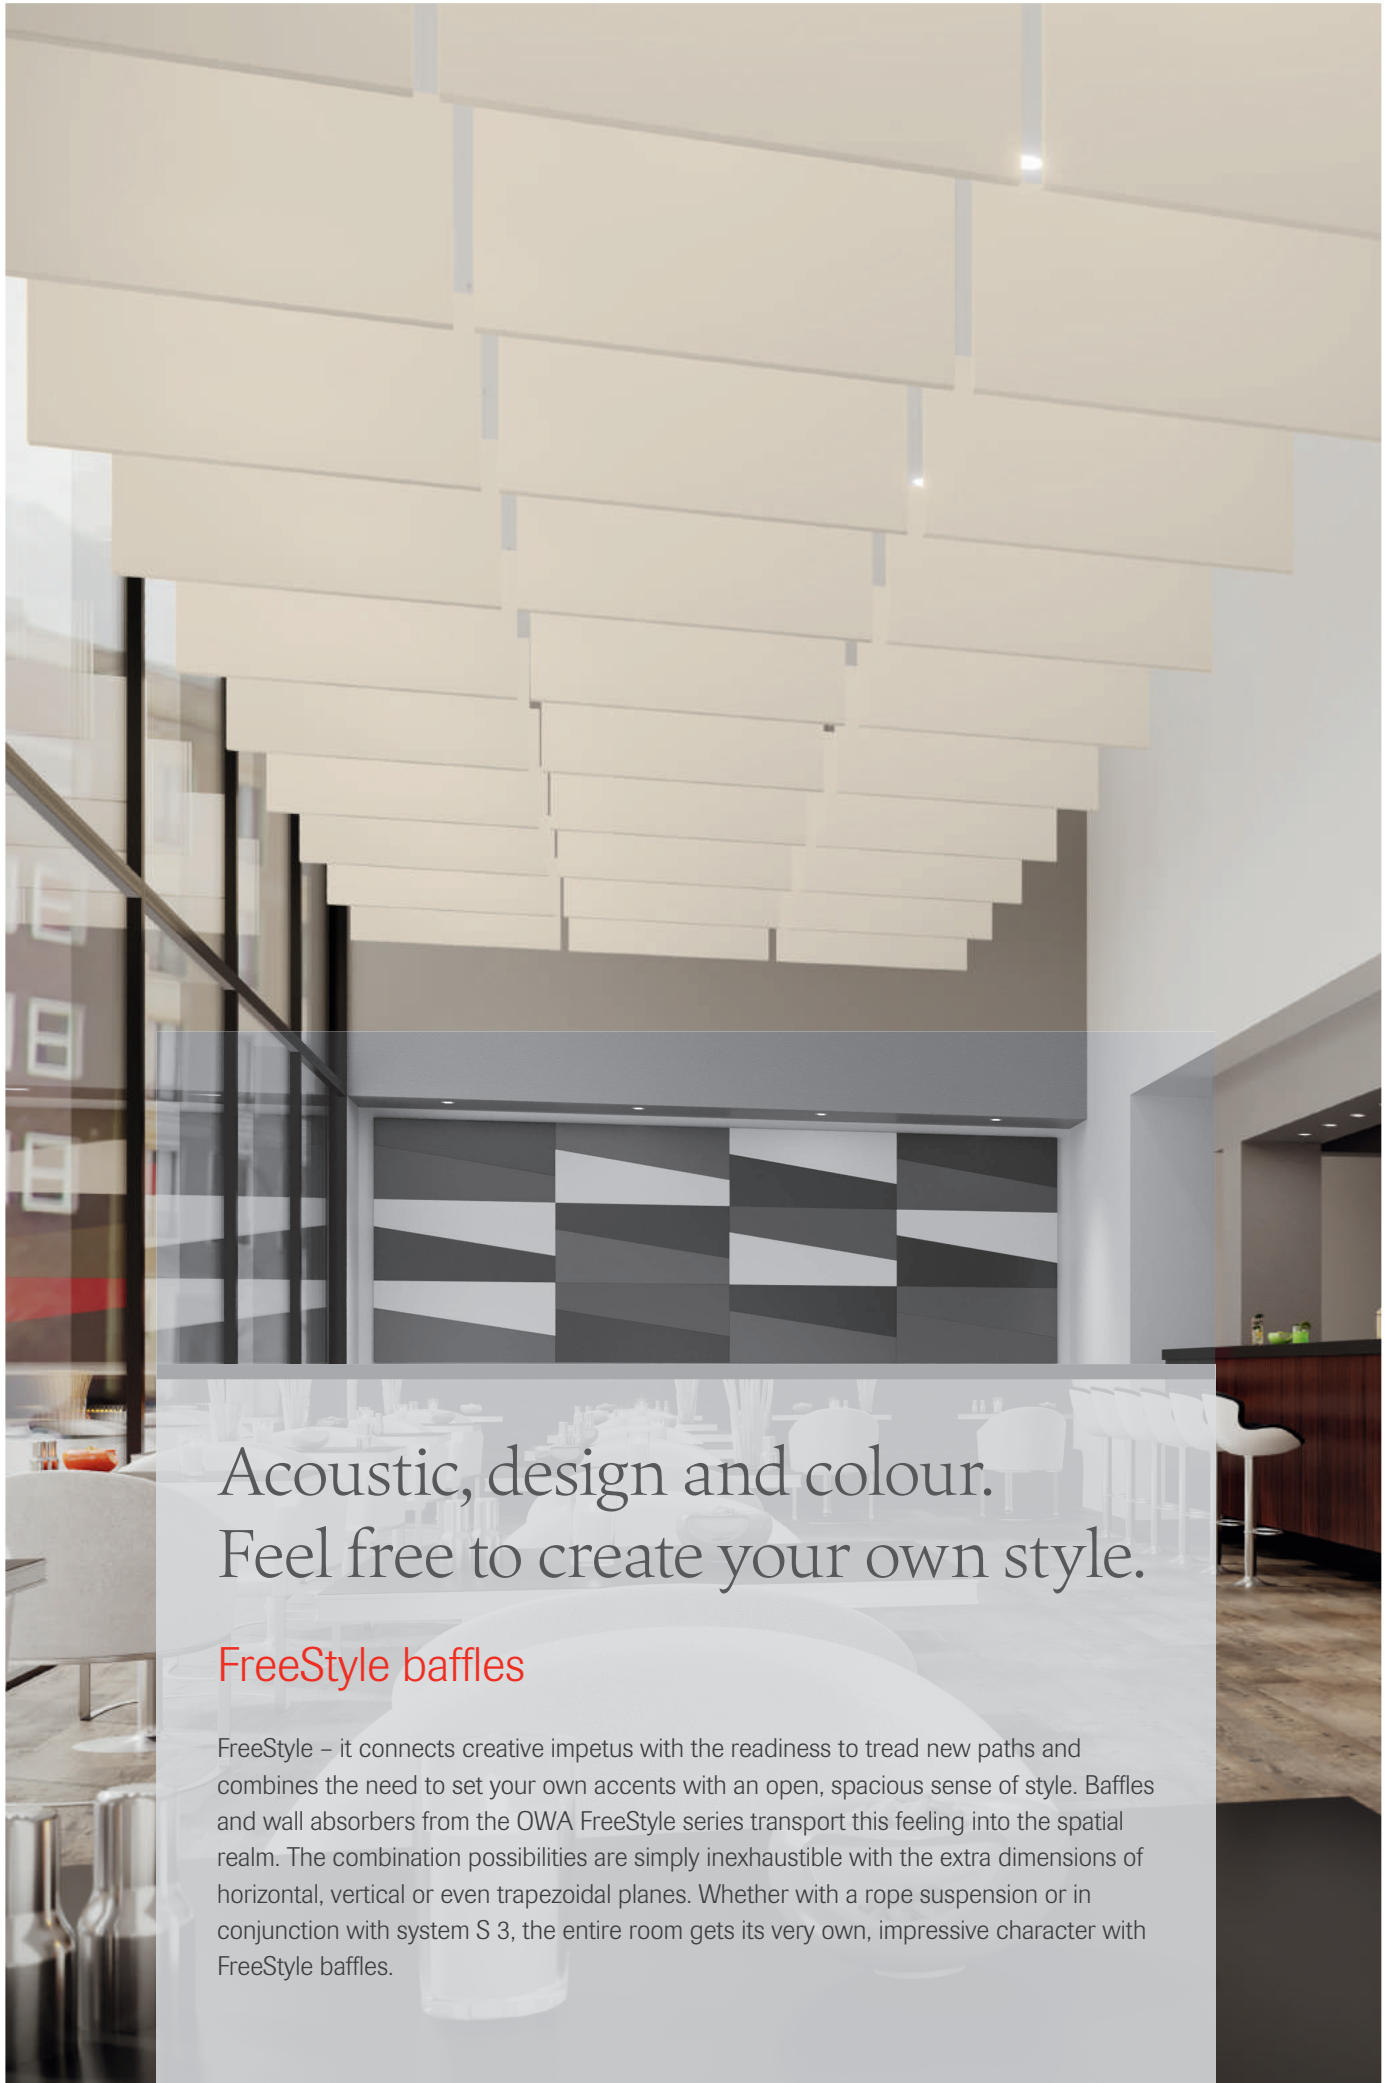

Acoustic, design and colour.
Feel free to create your own style.

FreeStyle baffles

FreeStyle – it connects creative impetus with the readiness to tread new paths and combines the need to set your own accents with an open, spacious sense of style. Baffles and wall absorbers from the OWA FreeStyle series transport this feeling into the spatial realm. The combination possibilities are simply inexhaustible with the extra dimensions of horizontal, vertical or even trapezoidal planes. Whether with a rope suspension or in conjunction with system S 3, the entire room gets its very own, impressive character with FreeStyle baffles.