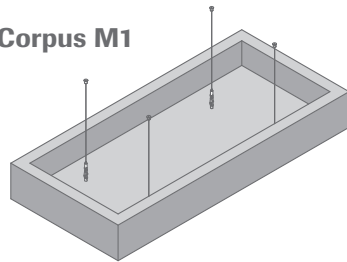

Visible side	Fleece, white
Edges	Fleece, white
Edge detail	Straight edges, all the way round
Sizes	Corpus S1: height 150 mm, dimension 520 x 520 mm Corpus S2: height 300 mm, dimension 520 x 520 mm Corpus M1: height 150 mm, dimension 1120 x 520 mm Corpus M2: height 300 mm, dimension 1120 x 520 mm Corpus L1: height 150 mm, dimension 1120 x 1120 mm Corpus L2: height 300 mm, dimension 1120 x 1120 mm Corpus XL1: height 150 mm, dimension 1120 x 1720 mm Corpus XL2: height 300 mm, dimension 1120 x 1720 mm Corpus XXL1: height 150 mm, dimension 1120 x 2320 mm Corpus XXL2: height 300 mm, dimension 1120 x 2320 mm
Grid suspension	Incl. wire suspension, L = 1.5 m, ceiling fixation
Sound absorption	$\alpha_w = 1.00/NRC = 0.95$

Corpus M1

Hint:

Please take into consideration that during the installation of the canopies wind pressure or wind suction can occur. In these cases all relevant measures of protection have to be taken.

Further information see brochure no. 1019 e

*Information sur le niveau d'émission de substances volatiles dans l'air intérieur, présentant un risque de toxicité par inhalation, sur une échelle de classe allant de A+ (très faibles émissions) à C (fortes émissions)

As from January 1st 2012 all construction, decoration and furnishing products are to be certified and labelled with an emission classification based on VOC tests. A indicates the highest standard.

Blauer Engel (German for „Blue Angel“) ensures environmentally-friendly products.