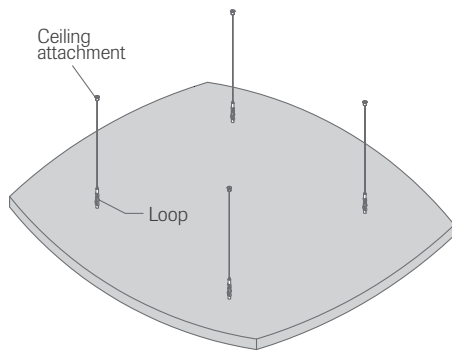

Visible side	Fleece, white or coloured fabric
Edges	Fleece, white or coloured fabric
Edge detail	Straight edges, all the way round
Size and weight	Curve 1: 1200 x 1100 x 40 mm, approx. 5 kg Curve 2: 1100 x 910 x 40 mm, approx. 4 kg
Grid suspension	Incl. wire suspension, L = 1.5 m, ceiling fixation
Sound absorption	$\alpha_w = 1.00/NRC = 0.95$

Curve 1

Hint:

Please take into consideration that during the installation of the canopies wind pressure or wind suction can occur. In these cases all relevant measures of protection have to be taken.

Further information

*Information sur le niveau d'émission de substances volatiles dans l'air intérieur, présentant un risque de toxicité par inhalation, sur une échelle de classe allant de A+ (très faibles émissions) à C (fortes émissions)

Blauer Engel (German for „Blue Angel“) ensures environmentally-friendly products.

As from January 1st 2012 all construction, decoration and furnishing products are to be certified and labelled with an emission classification based on VOC tests. A indicates the highest standard.

* Certificates only valid for fleece white