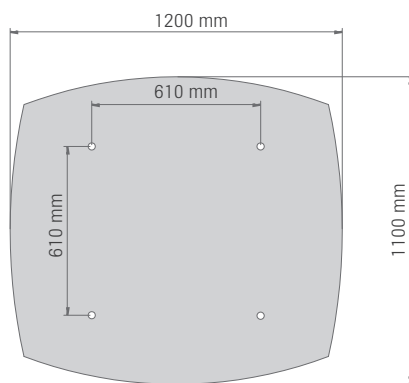

Visible side	Fleece, white or coloured fabric
Edges	Fleece, white or coloured fabric
Edge detail	Straight edges, all the way round
Size and weight	Curve 1: 1200 x 1100 x 40 mm, approx. 5 kg Curve 2: 1100 x 910 x 40 mm, approx. 4 kg
Grid suspension	Incl. wire suspension, L = 1.5 m, ceiling fixation
Sound absorption	$\alpha_w = 1.00/NRC = 0.95$

Plan view

Hint:

Please take into consideration that during the installation of the canopies wind pressure or wind suction can occur. In these cases all relevant measures of protection have to be taken.

Further information

*Information sur le niveau d'émission de substances volatiles dans l'air intérieur, présentant un risque de toxicité par inhalation, sur une échelle de classe allant de A+ (très faibles émissions) à C (fortes émissions)

Blauer Engel (German for „Blue Angel“) ensures environmentally-friendly products.

As from January 1st 2012 all construction, decoration and furnishing products are to be certified and labelled with an emission classification based on VOC tests. A indicates the highest standard.

* Certificates only valid for fleece white