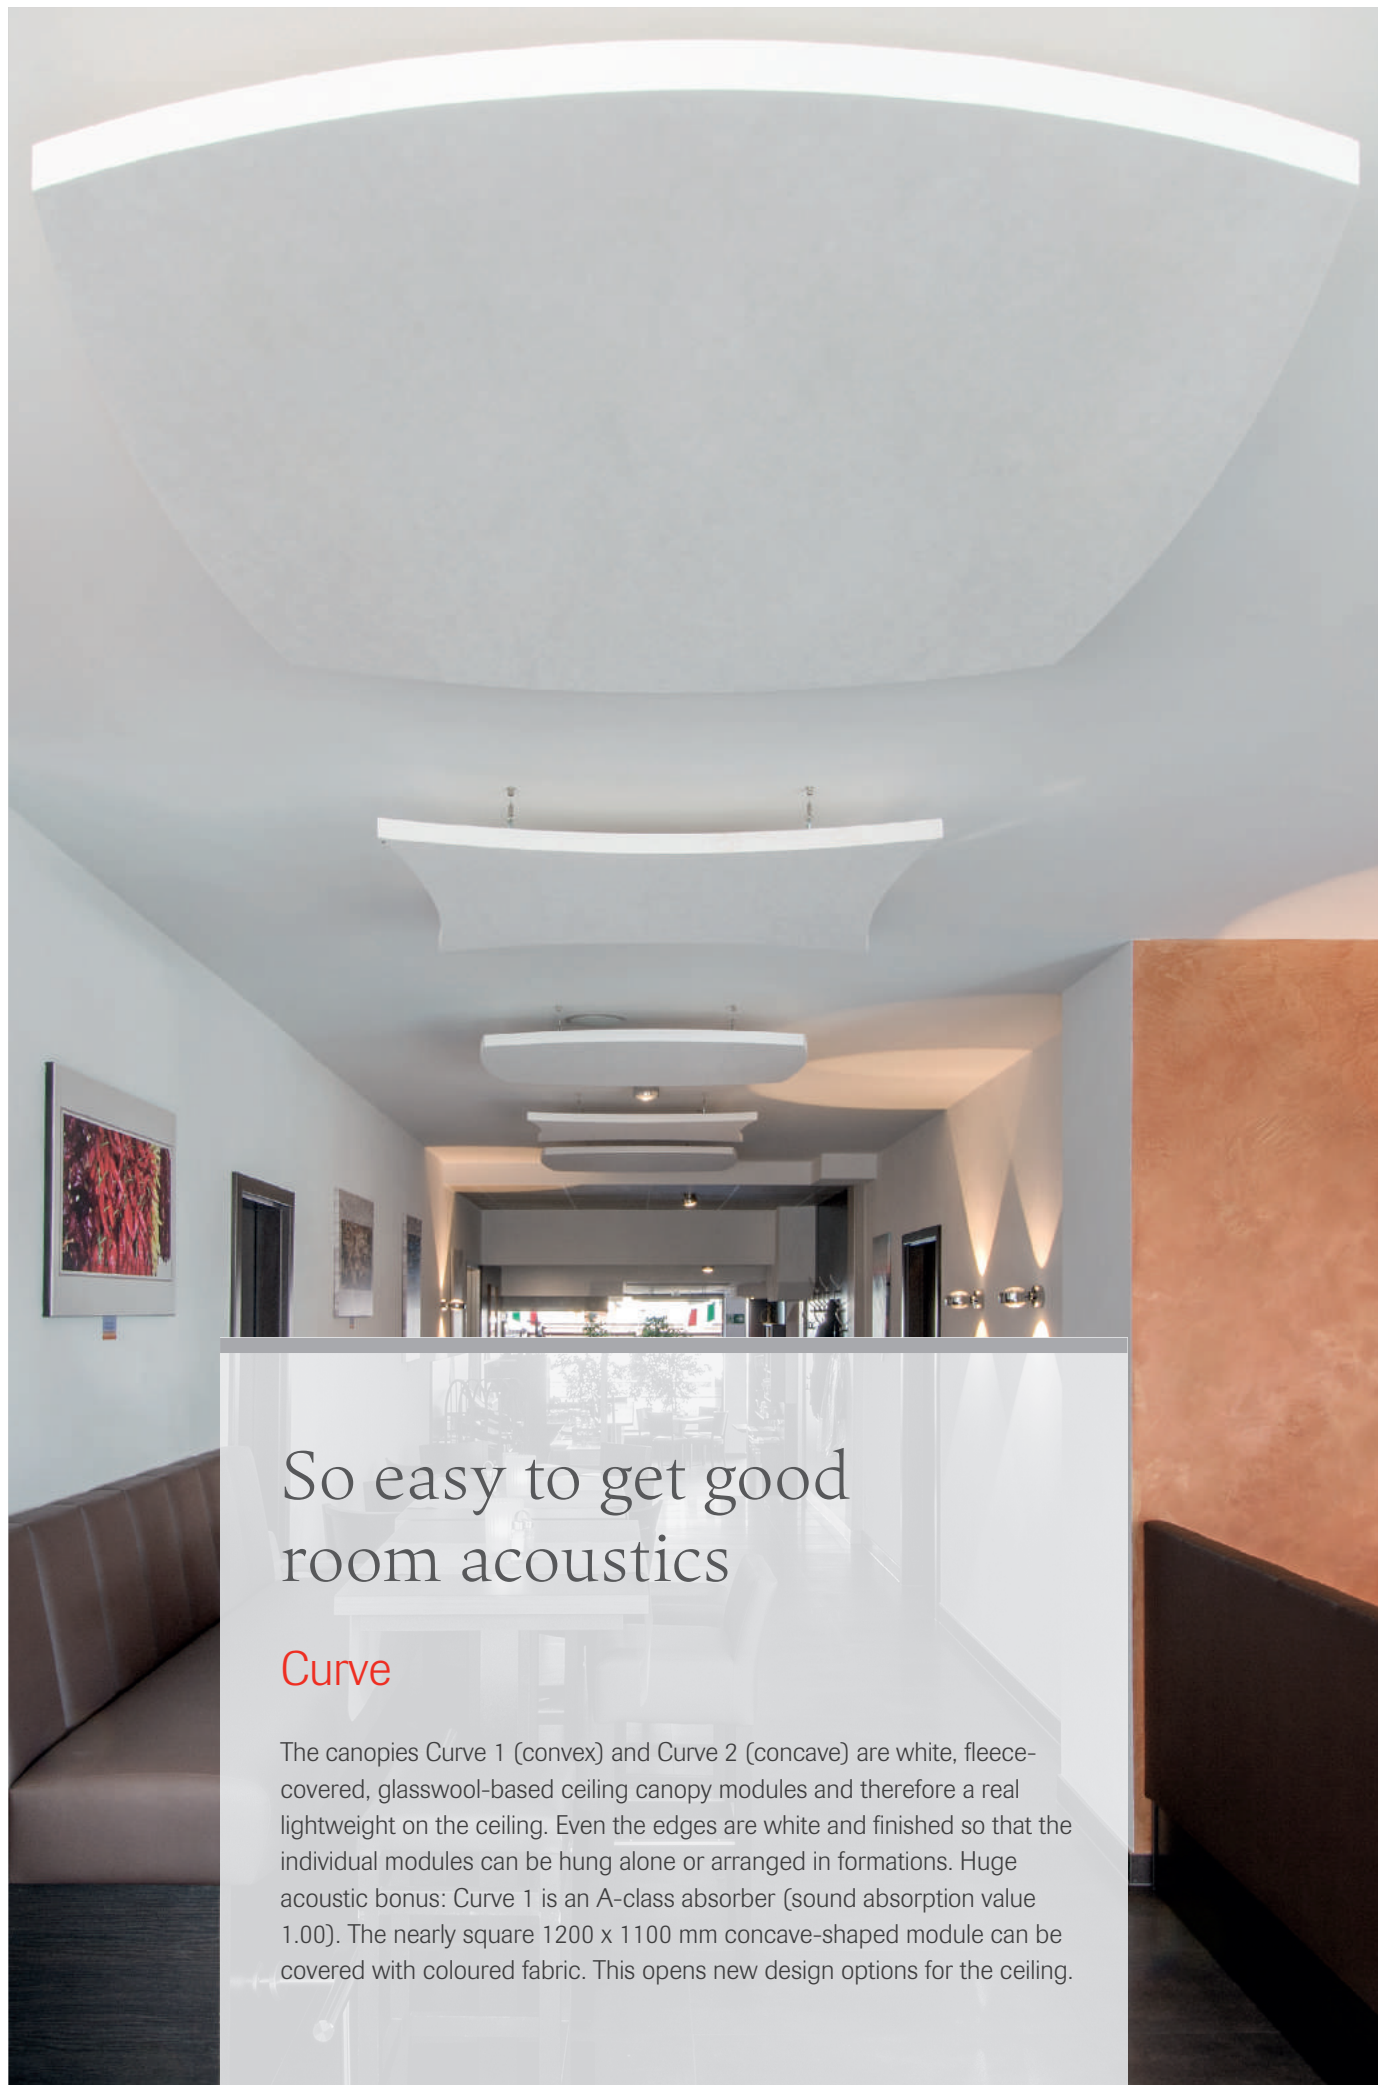

So easy to get good room acoustics

Curve

The canopies Curve 1 (convex) and Curve 2 (concave) are white, fleece-covered, glasswool-based ceiling canopy modules and therefore a real lightweight on the ceiling. Even the edges are white and finished so that the individual modules can be hung alone or arranged in formations. Huge acoustic bonus: Curve 1 is an A-class absorber (sound absorption value 1.00). The nearly square 1200 x 1100 mm concave-shaped module can be covered with coloured fabric. This opens new design options for the ceiling.