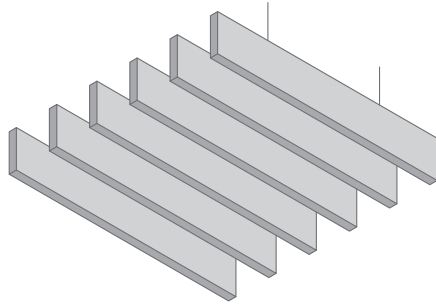

<b>Visible side</b>	Fleece, white or coloured fabric
<b>Edges</b>	Fleece, white or coloured fabric
<b>Edge detail</b>	Straight edges, all the way round
<b>Sizes</b>	FreeStyle S: 1200 x 200 x 40 mm FreeStyle M: 1200 x 400 x 40 mm FreeStyle L: 1200 x 600 x 40 mm
<b>Grid suspension</b>	Wire suspension: L = 1.5 m, ceiling fixation System S 3: suspension on main tee no. 45
<b>Sound absorption</b>	$\alpha_w = 0.60/NRC = 0.70$