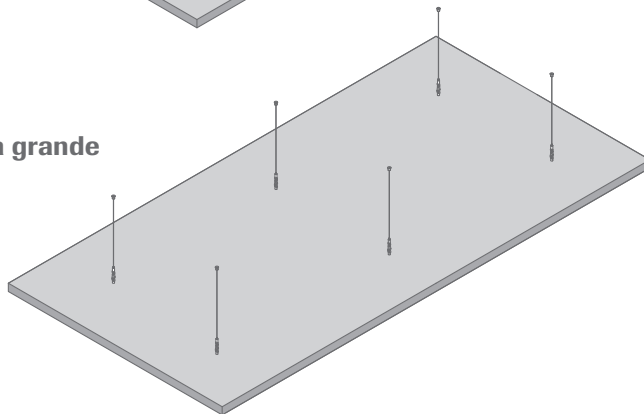

**Visible side**

Fleece, white or coloured fabric

**Edges**

Fleece, white or coloured fabric

**Edge detail**

Straight edges, all the way round

**Size and weight**

Selecta one: 1200 x 1200 x 40 mm, approx. 5.5 kg  
 Selecta concav: 1200 x 1200 x 40 mm, approx. 5.5 kg  
 Selecta convex: 1200 x 1200 x 40 mm, approx. 5.5 kg  
 Selecta plus: 1800 x 1200 x 40 mm, approx. 8.5 kg  
 Selecta grande: 2400 x 1200 x 40 mm, approx. 11 kg  
 Selecta loop: Ø 1200 x 40 mm, approx. 4.5 kg

**Grid suspension**

Incl. wire suspension, L = 1.5 m, ceiling fixation

**Sound absorption**

$\alpha_w = 1.00/NRC = 0.95$

Selecta one

Selecta plus

Selecta grande

Selecta loop

Selecta concav

Selecta convex

**Hint:**

Please take into consideration that during the installation of the canopies wind pressure or wind suction can occur. In these cases all relevant measures of protection have to be taken.