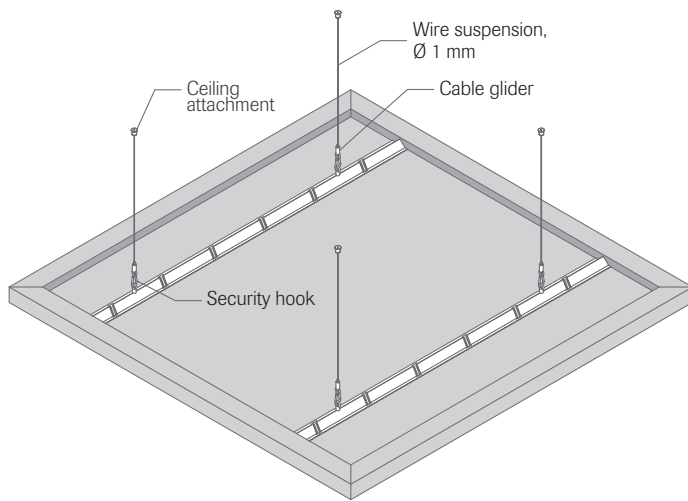

<b>Pattern</b>	Sinfonia white
<b>Edges</b>	Sinfonia white
<b>Edge detail</b>	Straight edges, all the way round
<b>Size and weight</b>	1024 x 1024 x 40 mm, approx. 8 kg
<b>Grid suspension</b>	Incl. wire suspension, L = 1.5 m, ceiling fixation
<b>Light reflection</b>	Approx. 87 (ISO 7724-2, ISO 7724-3)
<b>Sound absorption</b>	$\alpha_w = 0.80/NRC = 0.85$
<b>Moisture resistance</b>	Up to 90 % RH