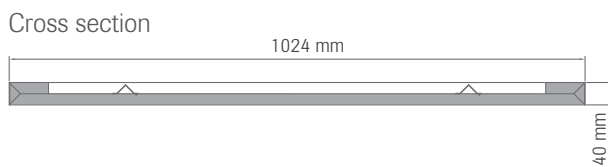

### Canto

The OWA ceiling canopy is based on the acoustically effective Sinfonia mineral tile (sound absorption value 0.80). Their uniform appearance from below and the large format size of 1024 x 1024 mm provide attractive acoustic solutions – either as a monolith for discreetly designed conversation areas or arranged to create formations with harmonic surface areas. Canto is the best solution for rooms with exposed concrete and also for improvements in acoustics.

<b>Pattern</b>	Sinfonia white
<b>Edges</b>	Sinfonia white
<b>Edge detail</b>	Straight edges, all the way round
<b>Size and weight</b>	1024 x 1024 x 40 mm, approx. 8 kg
<b>Grid suspension</b>	Incl. wire suspension, L = 1.5 m, ceiling fixation
<b>Light reflection</b>	Approx. 87 (ISO 7724-2, ISO 7724-3)
<b>Sound absorption</b>	$\alpha_w = 0.80/NRC = 0.85$
<b>Moisture resistance</b>	Up to 90 % RH

<b>Visible side</b>	Fleece, white
<b>Edges</b>	Fleece, white
<b>Edge detail</b>	Straight edges, all the way round
<b>Sizes</b>	Corpus S1: height 150 mm, dimension 520 x 520 mm Corpus S2: height 300 mm, dimension 520 x 520 mm Corpus M1: height 150 mm, dimension 1120 x 520 mm Corpus M2: height 300 mm, dimension 1120 x 520 mm Corpus L1: height 150 mm, dimension 1120 x 1120 mm Corpus L2: height 300 mm, dimension 1120 x 1120 mm Corpus XL1: height 150 mm, dimension 1120 x 1720 mm Corpus XL2: height 300 mm, dimension 1120 x 1720 mm Corpus XXL1: height 150 mm, dimension 1120 x 2320 mm Corpus XXL2: height 300 mm, dimension 1120 x 2320 mm
<b>Grid suspension</b>	Incl. wire suspension, L = 1.5 m, ceiling fixation
<b>Sound absorption</b>	$\alpha_w = 1.00/NRC = 0.95$