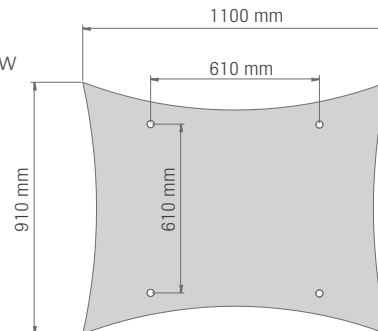

<b>Pattern</b>	Sinfonia white
<b>Edges</b>	Sinfonia white
<b>Edge detail</b>	Straight edges, all the way round
<b>Size and weight</b>	1024 x 1024 x 40 mm, approx. 8 kg
<b>Grid suspension</b>	Incl. wire suspension, L = 1.5 m, ceiling fixation
<b>Light reflection</b>	Approx. 87 (ISO 7724-2, ISO 7724-3)
<b>Sound absorption</b>	$\alpha_w = 0.80/NRC = 0.85$
<b>Moisture resistance</b>	Up to 90 % RH

<b>Visible side</b>	Fleece, white
<b>Edges</b>	Fleece, white
<b>Edge detail</b>	Straight edges, all the way round
<b>Sizes</b>	Corpus S1: height 150 mm, dimension 520 x 520 mm Corpus S2: height 300 mm, dimension 520 x 520 mm Corpus M1: height 150 mm, dimension 1120 x 520 mm Corpus M2: height 300 mm, dimension 1120 x 520 mm Corpus L1: height 150 mm, dimension 1120 x 1120 mm Corpus L2: height 300 mm, dimension 1120 x 1120 mm Corpus XL1: height 150 mm, dimension 1120 x 1720 mm Corpus XL2: height 300 mm, dimension 1120 x 1720 mm Corpus XXL1: height 150 mm, dimension 1120 x 2320 mm Corpus XXL2: height 300 mm, dimension 1120 x 2320 mm
<b>Grid suspension</b>	Incl. wire suspension, L = 1.5 m, ceiling fixation
<b>Sound absorption</b>	$\alpha_w = 1.00/NRC = 0.95$

<b>Visible side</b>	Fleece, white or coloured fabric
<b>Edges</b>	Fleece, white or coloured fabric
<b>Edge detail</b>	Straight edges, all the way round
<b>Size and weight</b>	Curve 1: 1200 x 1100 x 40 mm, approx. 5 kg Curve 2: 1100 x 910 x 40 mm, approx. 4 kg
<b>Grid suspension</b>	Incl. wire suspension, L = 1.5 m, ceiling fixation
<b>Sound absorption</b>	$\alpha_w = 1.00/NRC = 0.95$

**Curve 1**

Side view

Plan view

**Curve 2**

Side view

Plan view

**Hint:**

Please take into consideration that during the installation of the canopies wind pressure or wind suction can occur. In these cases all relevant measures of protection have to be taken.